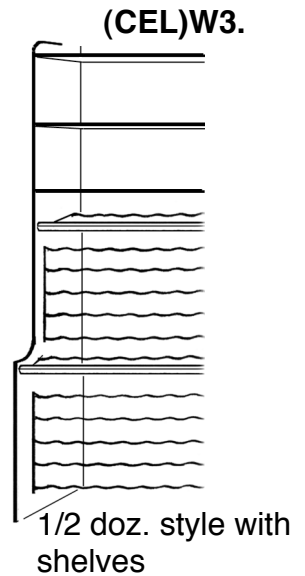

Cellarack display and storage

Wall units

Product code (CEL)W1. - 3 rows of display
 Capacity 144 bottles per 800mm bay.
 Length multiples of 800mm or 600mm
 Height 2200mm
 Depth from wall to front 500mm

Product code (CEL)W3. - 2 rows of display
 + 3 shelves
 Capacity 144 bottles per 800mm bay
 bay.
 Length multiples of 800mm or 600mm
 Height 2200mm
 Depth from wall to front 500mm
 Depth of shelves 325mm

Island units

Product code (CEL)I,1.
 - 2 rows of display each side + top shelf
 Capacity 192 bottles per 800mm bay.
 Length multiples of 800mm or 600mm
 Height 1350mm
 width 900mm

Product code (CEL)I,3.
 - 1 row of display each side + top shelf
 Capacity 192 bottles per 800mm bay.
 Length multiples of 800mm or 600mm
 Height 1350mm
 width 650mm